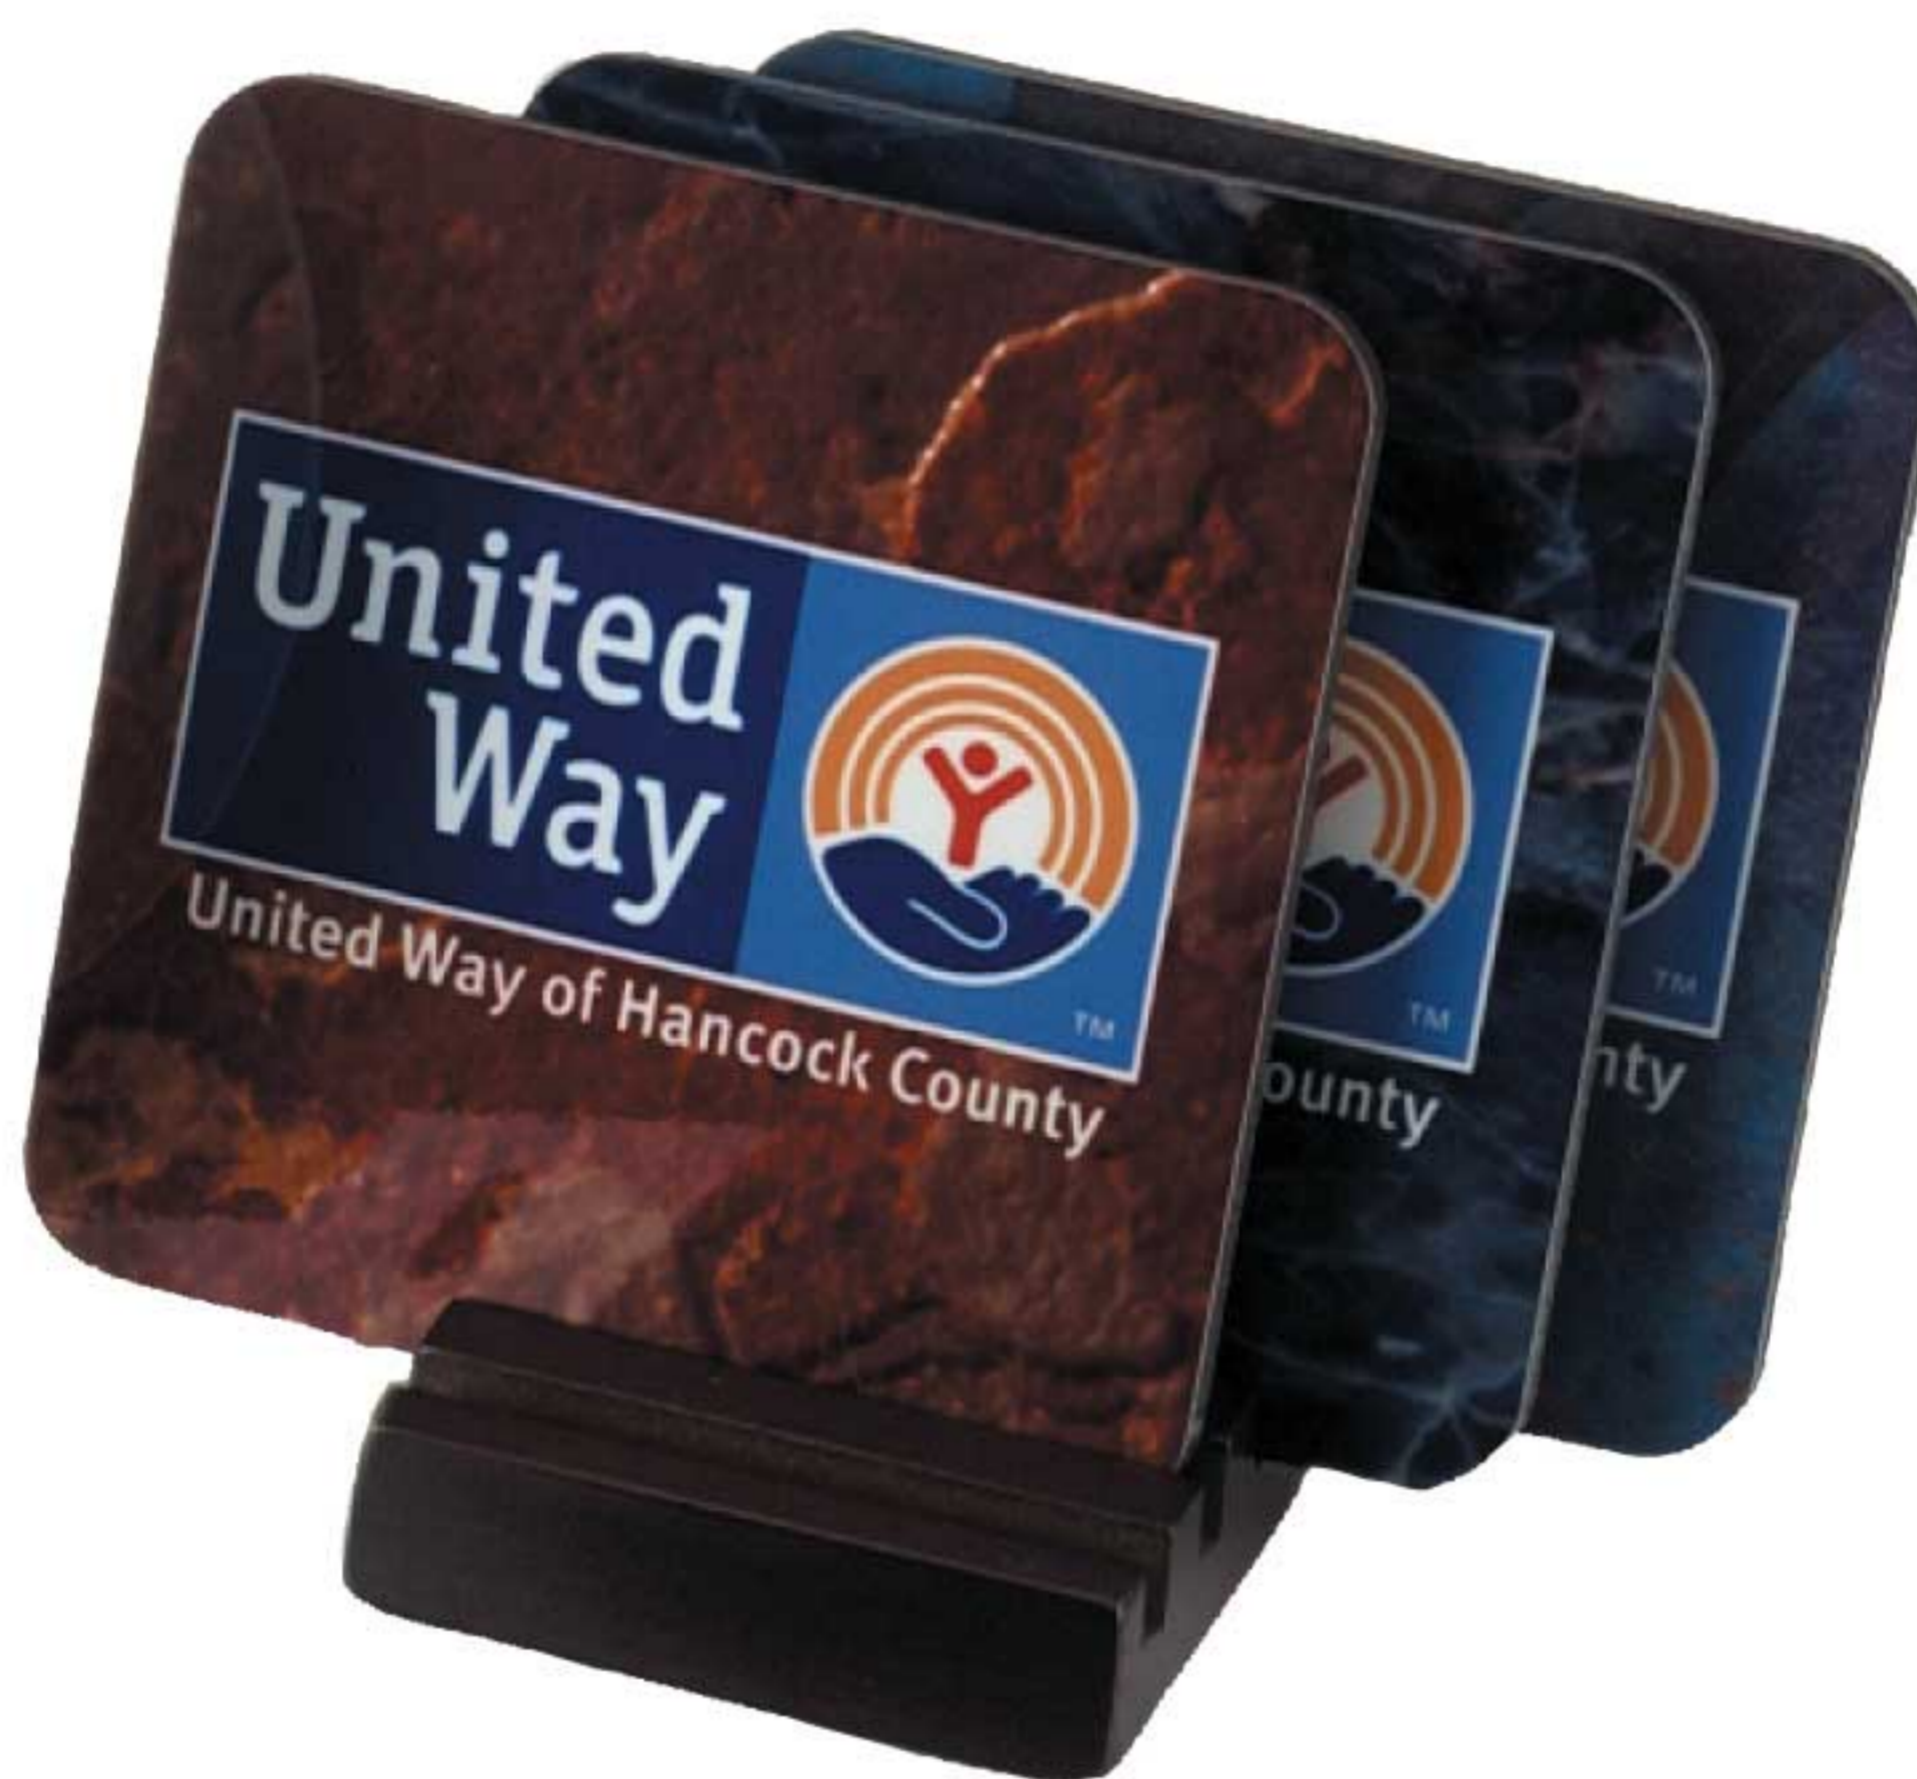

Hardboard Coasters

Reaching out to a new level of function and refinement, this hardboard coaster features a cork bottom that prevents sliding and protects furniture surfaces.

U5677	3.75"x3.75" Hardboard Coaster.
U5701	3"x3" Slotted Coaster Holder, Mahogany.
U5676	3"x3" Slotted Coaster Holder, Natural.
U5822	3.75" Round Hardboard Coaster.